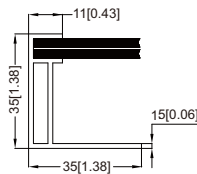

Section A-A