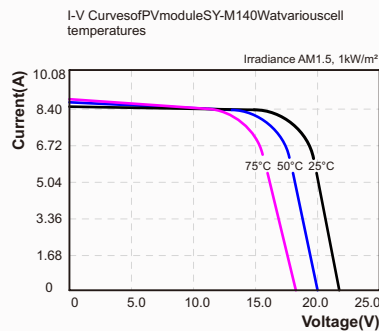

SY-M140W

High Efficiency, High Quality PV Module

Electrical Characteristics	SY-M140W
Maximum power (Pmax)	140W
Voltage at Pmax (Vmp)	17.6V
Current at Pmax (Imp)	7.97A
Open-circuit voltage (Voc)	22.2V
Short-circuit current (Isc)	8.41A
Temperature coefficient of Voc	-(0.40 ± 0.05)%/ °C
Temperature coefficient of Isc	(0.065 ± 0.01)%/ °C
Temperature coefficient of power	-(0.5±0.05)%/ °C
NOCT (Air 20°C; Sun 0.8kW/m² wind 1m/s)	47±2°C
Operating temperature	-40°C to 85°C
Maximum system voltage	600V DC
Power tolerance	+ 3%
Cells	multicrystalline silicon solar cell
No. of cells and connections	72(4X18)
Module Dimension	1516mm[59.69in.]x670mm[26.38in.]x35mm[1.38in.]
Weight	11.55kg[25.46lbs]

* STC:Irradiance 1000W/m², AM1.5 spectrum, module temperature 25°C
 * Specifications are subject to change without notice at any time.

Module Diagram

Dimensions in brackets are in inches.
 Un-bracketed dimensions are in millimeters.
 Unit:mm[in.]

Junction Box
 Top View (Lidopen)

Section A-A

I-V Curves

Key Features:

- High module efficiency and stable power output
- Based on leading process technology
- Outstanding electrical performance under high temperature conditions or low irradiance conditions
- Easy of installation and all-weather applications
- 5 years product warranty(materials and workmanship)
- 20 years module power output warranty
- Peak power of single module is guaranteed in +3% power tolerance
- Strong framed module, passing loaded test of 5400 Pa (IEC61215 2nd)
- The manufacture is certified for ISO 9001:2000