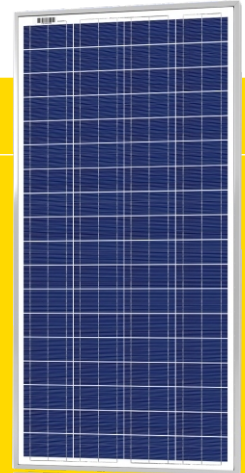

SY-M140W

High Efficiency, High Quality PV Module

Electrical Characteristics	SY-M140W
Maximum power (Pmax)	140W
Voltage at Pmax (Vmp)	17.6V
Current at Pmax (Imp)	7.97A
Open-circuit voltage (Voc)	22.2V
Short-circuit current (Isc)	8.41A
Temperature coefficient of Voc	-(0.40 ± 0.05)%/ °C
Temperature coefficient of Isc	(0.065 ± 0.01)%/ °C
Temperature coefficient of power	-(0.5±0.05)%/ °C
NOCT (Air 20°C; Sun 0.8kW/m² wind 1m/s)	47±2°C
Operating temperature	-40°C to 85°C
Maximum system voltage	600V DC
Power tolerance	+ 3%
Cells	multicrystalline silicon solar cell
No. of cells and connections	72(4X18)
Module Dimension	1516mm[59.69in.]x670mm[26.38in.]x35mm[1.38in.]
Weight	11.55kg[25.46lbs]

* STC:Irradiance 1000W/m², AM1.5 spectrum, module temperature 25°C
 * Specifications are subject to change without notice at any time.

Module Diagram

Dimensions in brackets are in inches.
 Un-bracketed dimensions are in millimeters.
 Unit:mm[in.]