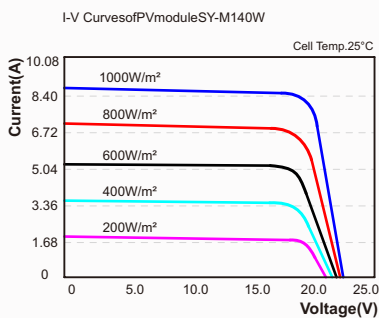

I-V Curves

Key Features:

- High module efficiency and stable power output
- Based on leading process technology
- Outstanding electrical performance under high temperature conditions or low irradiance conditions
- Easy of installation and all-weather applications
- 5 years product warranty(materials and workmanship)
- 20 years module power output warranty
- Peak power of single module is guaranteed in +3% power tolerance
- Strong framed module, passing loaded test of 5400 Pa (IEC61215 2nd)
- The manufacture is certified for ISO 9001:2000

Product's Guarantee

- 5 years products life warranty
- 15 years module power output no less 90%
- 20 years module power output no less 80%

Applications

- Off grid residential roof-tops
- Off grid commercial/industrial roof-tops
- Rural area applications
- Solar power system
- Other off-grid applications

NEMTEK(PTY)LTD

Address:Northriding commercial Park
Stand251,Aintree Street Nothriding
Randburg

TEL:27 11462 8283

TAX:27 11462 7132