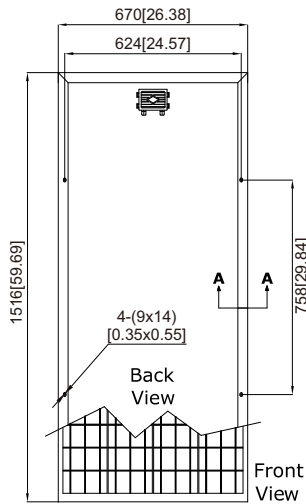

SY-M140W

High Efficiency, High Quality PV Module

Electrical Characteristics	SY-M140W
Maximum power (Pmax)	140W
Voltage at Pmax (Vmp)	17.6V
Current at Pmax (Imp)	7.97A
Open-circuit voltage (Voc)	22.2V
Short-circuit current (Isc)	8.41A
Temperature coefficient of Voc	-(0.40 ± 0.05)%/ °C
Temperature coefficient of Isc	(0.065 ± 0.01)%/ °C
Temperature coefficient of power	-(0.5±0.05)%/ °C
NOCT (Air 20°C; Sun 0.8kW/m² wind 1m/s)	47±2°C
Operating temperature	-40°C to 85°C
Maximum system voltage	600V DC
Power tolerance	+ 3%
Cells	multicrystalline silicon solar cell
No. of cells and connections	72(4X18)
Module Dimension	1516mm[59.69in.]x670mm[26.38in.]x35mm[1.38in.]
Weight	11.55kg[25.46lbs]

* STC:Irradiance 1000W/m², AM1.5 spectrum, module temperature 25°C
 * Specifications are subject to change without notice at any time.

Module Diagram

Dimensions in brackets are in inches.
 Un-bracketed dimensions are in millimeters.
 Unit:mm[in.]